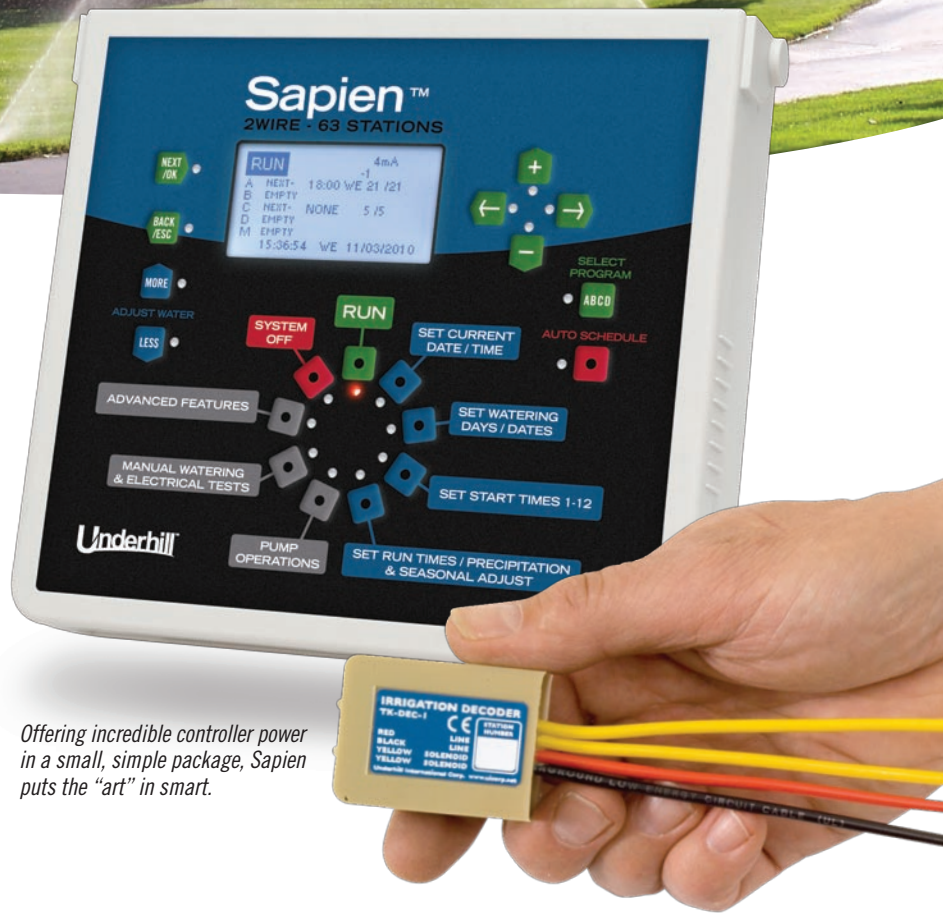

Underhill Sapien™

2WIRE 63-Station Controller

NEW!

Once in a while, a product comes along that changes everything.

Sapien from Underhill does just that - a pure decoder-based irrigation controller offering incredible power in a small, affordable package. It sets a new standard for commercial and high end residential applications - new systems, conversions and expansions.

- 1 to 63 Stations
- LightTouch™ button programming guide
- Indoor/outdoor, waterproof enclosure
- Bold, backlit graphic display
- Uses standard underground irrigation wire (can retrofit existing wiring) up to 5,300 ft.

Advanced Features

PROGRAMS

- ABCD + manual
- % seasonal adjust
- 12 start times per day
- Maximum station run time: 9 hours
- History records

ELECTRICAL

- Grounding: controller only, not necessary along 2-wire path
- Up to 5 simultaneously active valves
- Built-in electrical testing
- Built-in decoder programmer (optional field programmer available)
- Decoder to solenoid maximum distance: 1000 ft. / 300 m
- Valves per decoder: 2

COMMUNICATIONS

- Radio ready
- Rain, wind, frost sensor compatible

Offering incredible controller power in a small, simple package, Sapien puts the "art" in smart.

Models / Dimensions

Plastic Cabinet: 6.3" H x 7.33" W x 1.78" D (16 cm x 18,6 cm x 4,5 cm)
 External Transformer: 3.6" H x 2.2" W x 2.75" D (9 cm x 5,5 cm x 4,5 cm)
 Stainless Steel Wall Mount and Pedestal models available