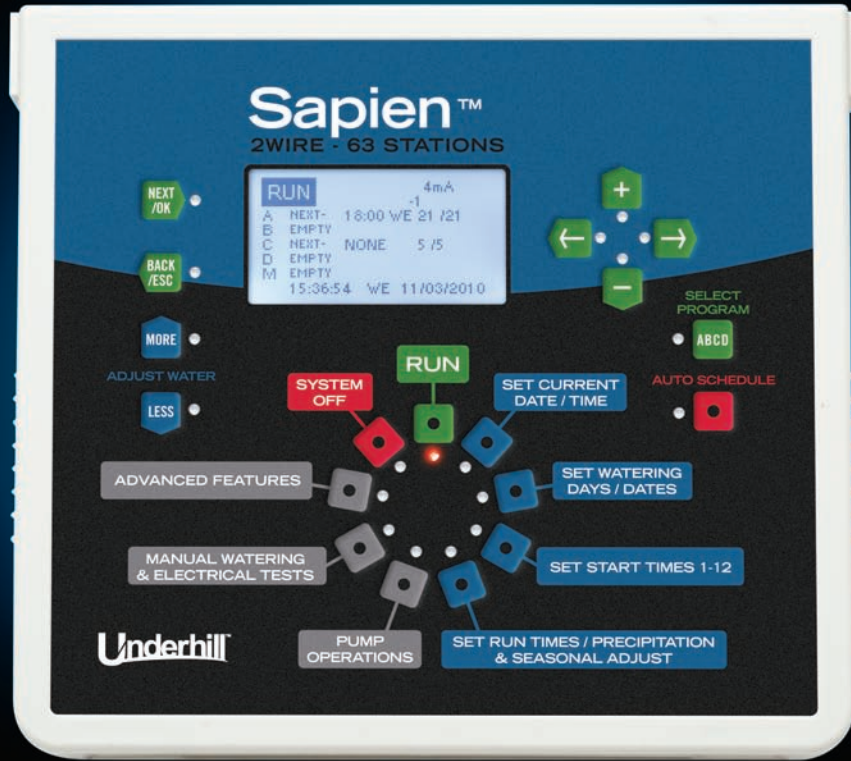

Underhill Sapien™

2WIRE 63-Station Controller

NEW!

Once in a while, a product comes along that changes everything.

Sapien from Underhill does just that - a pure decoder-based irrigation controller offering incredible power in a small, affordable package. It sets a new standard for commercial and high end residential applications - new systems, conversions and expansions.

Brainy and Brawny

Sapien is packed with power to control up to 63 stations. The backlit display and exclusive *LightTouch™* technology at your finger tips makes programming a breeze with buttons that light up in sequence to guide you.

Simple and Affordable

2WIRE is the future of irrigation control, and you can start using it now with a controller that is easy to install and easy on your budget. In addition, **no special wire is needed and no field (decoder) grounding necessary.** And the controller even has a built-in decoder programmer.

- 1 to 63 Stations
- LightTouch™ button programming guide
- Indoor/outdoor, waterproof enclosure
- Bold, backlit graphic display
- Uses standard underground irrigation wire (can retrofit existing wiring) up to 5,300 ft.